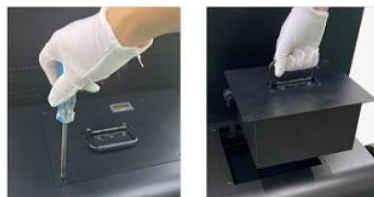

Can be used in the places without power sources, free choice between wired and wireless

**Charging and battery level indicator**

shows the current battery status

**Knock-down battery**

Knock-down battery design makes for convenient charging.