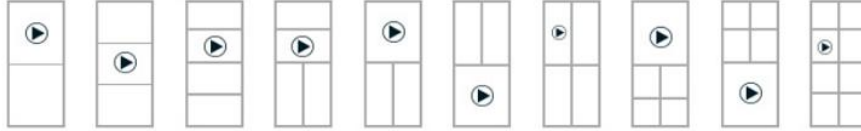

Local and remote control

Excellent software support local and remote control,
Intelligent display, Support computer to post anytime and anywhere