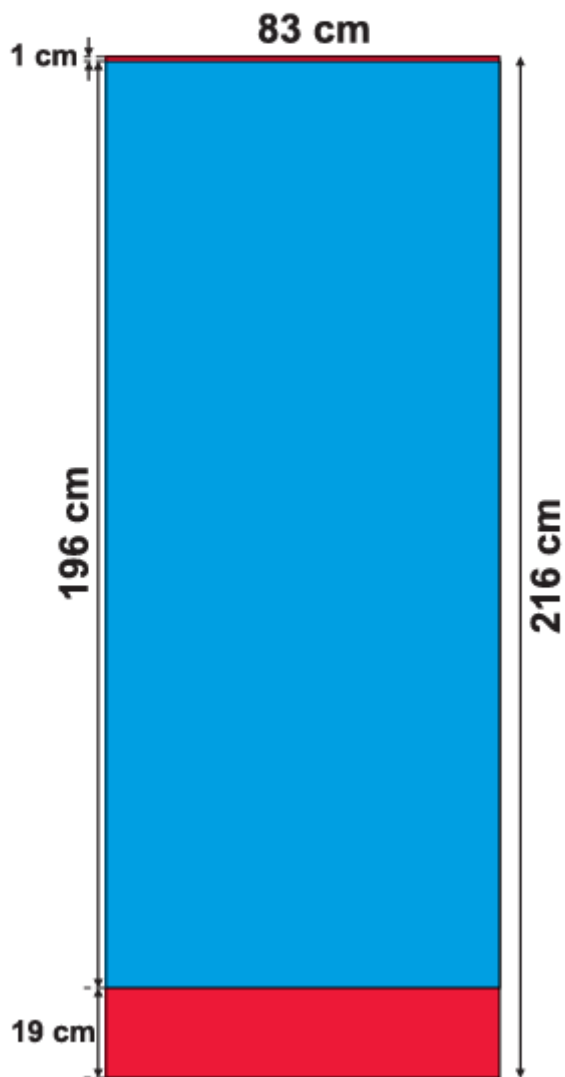

**ROLL-UP:
- DOUBLE-SIDED
(x2) 83x200 cm**

visible part

partially hidden inside system