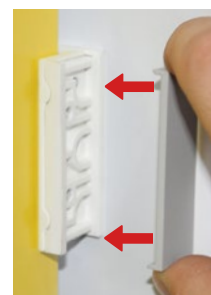

**EN** universal, innovative and quick. fisso unico - one for all! with the fixing system unico you can turn your panels into ceiling, flag, top or door signs. the white support can hold panels of different materials: insert the panel according to the chosen version into the support, fix it with the grub screws in place and then click on the covers. with the economic unico supports your signage is well placed.

*montare il supporto per il pannello alla parete.*

*paneelhalterung wandmontieren*

**wallmount the panel support**

*inserire il pannello, eventualmente anche il supporto di rafforzamento, fissare con una vite senza testa.*

*paneel einsetzen, evtl. verstärkung dazu, mit maddenschrauben fixieren*

**insert panel, in case add the fortification pad, fix with grub screw**

*applicare la cover con una leggera pressione.*

*abdeckung einfach aufklicken*